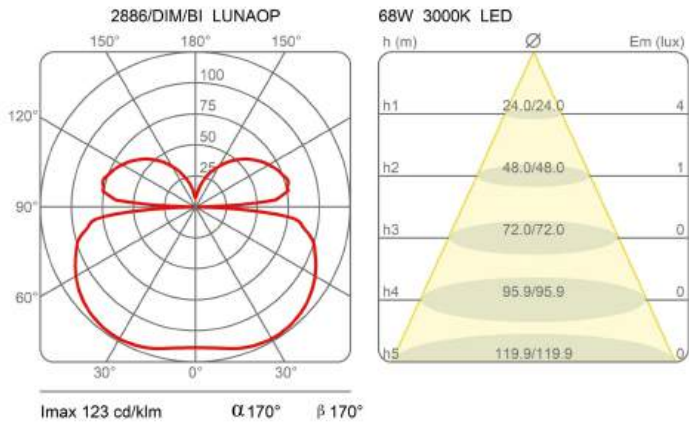

Photometric curves

Colour variant code

2886/DIM/BI

White