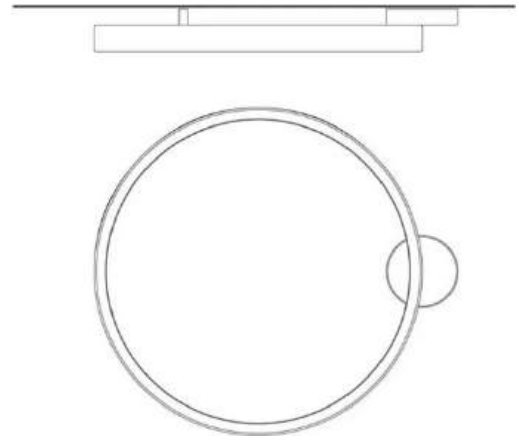

Lunaop

Ceiling Ø 80 cm

Emiliana Martinelli

colors

Typology Ceiling

Utilisation Indoor

230V 72.2 W 6626 lm

diffuse light

Ceiling or wall lamp with diffused light.

Painted aluminium structure.

White opal methacrylate diffuser.

LED light source integrated.

Dimmable Push/Dali, 0-10V e 1-10V electronic driver to build-in or remote.

Available in three sizes and also in the hanging versions.

Family	Lunaop
Typology	Ceiling
Utilisation	Indoor

Dimensions

Height	6,5 cm
Diameter	80 cm
Weight	3 Kg

Materials

Structure	aluminium	Diffuser	methacrylate 040
Base	aluminium		