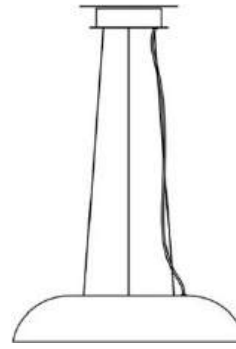

Maggiolone

Ø 60 cm - 2700K

Emiliana Martinelli

colors

Typology Pendant
Utilisation Indoor

230V 26 W 3200 lm

diffuse light

Hanging lamp, diffused light, painted aluminium structure. White frost methacrylate diffuser. LED light source integrated. Electronic dimmable Push/Dali driver inside the ceiling stud. Available two sizes.

Family	Maggolone
Typology	Pendant
Utilisation	Indoor

Dimensions

Height	12 cm
Diameter	60 cm
Power supply cable length	400 cm
Weight	3.9 Kg

Materials

Structure	aluminium	Diffuser	methacrylate
Canopy	aluminium		