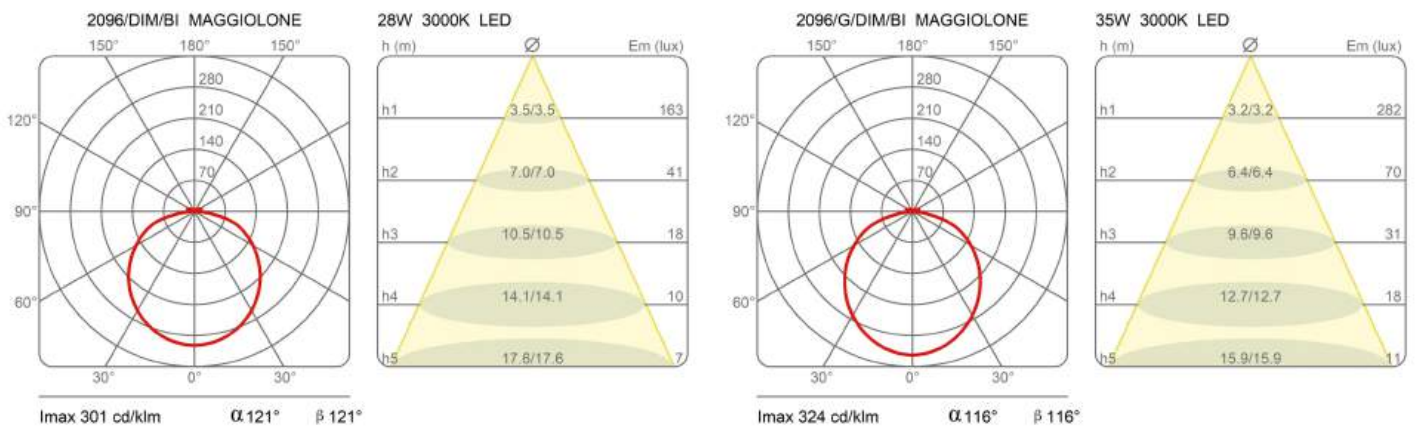

Certifications

Photometric curves