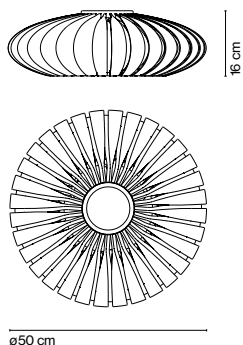

Maranga

Christophe Mathieu

marset

Maranga C

Maranga C

- ☞ 3x E27 HSGSA/C/UB 77W
- ☞ 3x E27 LED Standard 8W
- ☞ 3x E27 FBT 18W

A shade made up of 32 polycarbonate sections, all attached. Underneath there is a transparent polycarbonate diffuser with a prismatic engraving.

○ White (Ral 9003)

- [Download](#) Assembly Instructions
- [Download](#) 2D
- [Download](#) 3D
- [Download](#) Energy label

Range

Watch the video

info@marset.com
www.marset.com

Maranga is the name of an imaginary fruit: exquisite, tempting, succulent. It reinterprets Scandinavian style in the essentiality of its shape and its rational use of lighting to generate a warm, comfortable atmosphere.