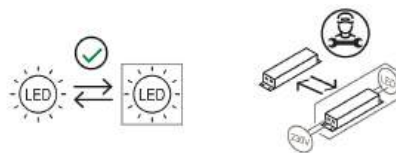

Certifications

EcoLabel