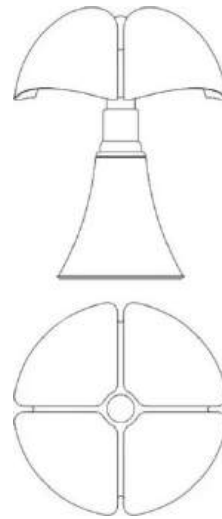

# Minipipistrello Cordless

Gae Aulenti

colors

Typology	Table
Utilisation	Indoor

5V 2.9 W 386 lm

diffuse light

Thanks to LED technology, the Minipipistrello is now available in a portable, dimmable, cordless version with rechargeable battery and touch sensor. Minipipistrello is ready to go anywhere you want, for a romantic dinner, a date on the terrace, as an ideal companion for limitless living. Cordless system, rechargeable (battery charger and battery included) by Micro-USB / Type-C, charge duration: 6 hours. Also rechargeable with power-compatible banks. Diffused-light lamp. Glazed stainless steel telescope. White opal methacrylate diffuser. Structure and knob in painted aluminum. LED light source integrated.

**Each Pipistrello Mini has a fixed telescope; it cannot be extended.** The shape is retained, but not the mechanical movement.

Family	Minipistrello Cordless
Typology	Table
Utilisation	Indoor

**Dimensions**

Height	35 cm
Diameter	27 cm
Weight	1.8 Kg

**Materials**

Structure	aluminium brass copper stainless steel	Diffuser	methacrylate 040
Base	iron		

Voltage	5V	Watt	2.9 W
Power unit	Included	Lumen	386 lm
Mounting Power Supply	External	CRI	>80
Power supply	Dimmable electronic power supply and rechargeable battery	Duration	50000 h
Dimming	Touch on body	CCT	2700 K
		Energy class	E