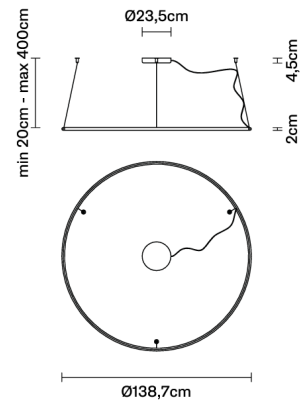

Dimensions

Material

Alluminio - Plastica

Available diffuser colours

☐ White

Available structure colours

☒ Bronze

☐ Other colours available

In the same family

Sospensione
multipla

Parete/soffitto