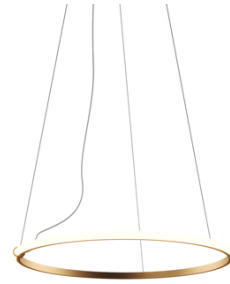

Description

Lampada a sospensione con struttura in alluminio anodizzato bronzo e diffusore in materiale plastico.

Dimensions

Voltage

220-240V

Dimmable LED

PUSH 1..10V

Material

Alluminio - Plastica

Light source and alternative bulbs

LED 1x36W-
2700K
Cri 90+

Available diffuser colours

White

Available structure colours

Bronze

Other colours available

Included accessories

LED
Alimentatore elettronico dimmerabile

In the same family

Weight Lamp

Net: 2 kg

Packaging

Gross weight: 0 kg
Volume: 0 m³
Number of boxes: 2

Specs