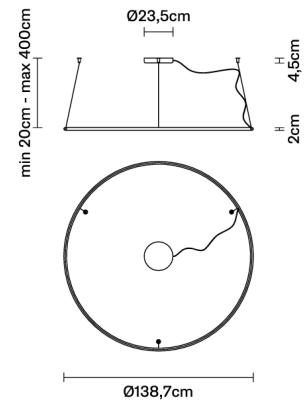

Included accessories

LED
Alimentatore elettronico dimmerabile

Weight Lamp

Net: 3.84 kg

Packaging

Gross weight: 7.64 kg
Volume: 0.157 m³
Number of boxes: 2

Specs

IP40

Dimensions

Material

Alluminio - Plastica

Available diffuser colours

White

Available structure colours

White

Other colours available