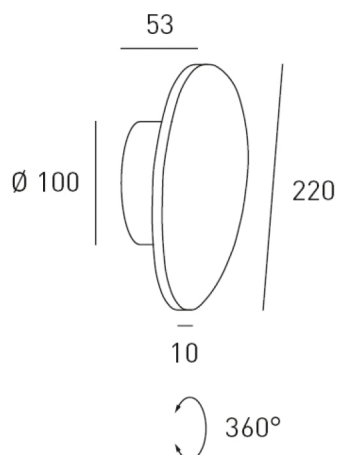

ORBIT 3

technical details

description

LED- wall/ceiling fixture

- 7,5 W LED 2700K CRI>90
- 660lm
- incl. Driver
- aluminium
- colour finishes black