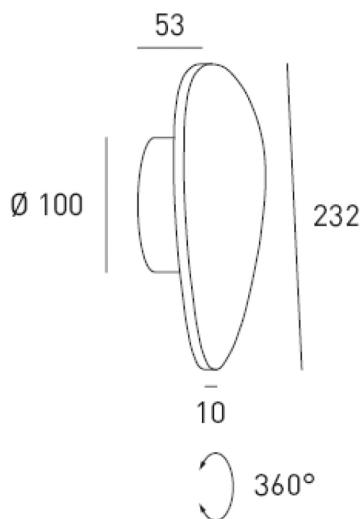

ORBIT 4

technical details

description

LED- wall/ceiling fixture

- 7,5 W LED 2700K CRI>90
- 660lm
- incl. Driver
- aluminium
- colour finishes black