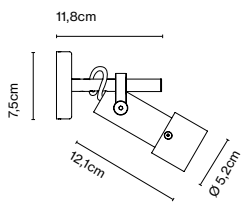

Palosanto A 5

Palosanto A 5

Light source:
LED SMD 24Vdc 2,1W 2700K CRI90
LED SMD 24Vdc 6W 2700K CRI90

LED included
Power supply not included

Painted aluminium diffuser.

- Black (RAL 9005)
- Rust Brown

* Dimmable depending on the purchased power supply .
24V remote power supply to be ordered separately.

- [Download](#) Assembly Instructions
- [Download](#) 2D
- [Download](#) 3D
- [Download](#) Photometric data