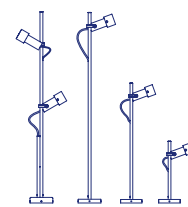

Range

info@marset.com

Palosanto is a design that is compact, flexible and resistant to adverse weather conditions.