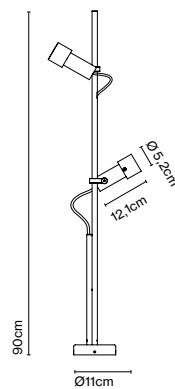

Palosanto

Christophe Mathieu

marset

Palosanto B 5/30

Palo Santo B 5/60

Palosanto B 5/90

Palo Santo B 5x2/90

Palosanto B 5/30

Light source:
LED SMD 24Vdc 2,1W 2700K CRI90
LED SMD 24Vdc 6W 2700K CRI90

Palosanto B 5/60

Light source:
LED SMD 24Vdc 2,1W 2700K CRI90
LED SMD 24Vdc 6W 2700K CRI90

Palosanto B 5/90

Light source:
LED SMD 24Vdc 2,1W 2700K CRI90
LED SMD 24Vdc 6W 2700K CRI90

Palosanto B 5x2/90

Light source:
LED SMD 24Vdc 2,1W 2700K CRI90
LED SMD 24Vdc 6W 2700K CRI90

LED included
Power supply not included

Structure and diffuser made of aluminium.

- Black (RAL 9005)
- Rust Brown