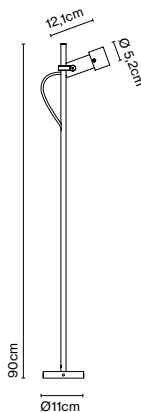

Palosanto

Christophe Mathieu

marset

Palosanto B 5/30

Palo Santo B 5/60

Palosanto B 5/90

Palo Santo B 5x2/90

Palosanto B 5/30

Light source:
LED SMD 24Vdc 2,1W 2700K CRI90
LED SMD 24Vdc 6W 2700K CRI90

Palosanto B 5/60

Light source:
LED SMD 24Vdc 2,1W 2700K CRI90
LED SMD 24Vdc 6W 2700K CRI90

Palosanto B 5/90

Light source:
LED SMD 24Vdc 2,1W 2700K CRI90
LED SMD 24Vdc 6W 2700K CRI90

Palosanto B 5x2/90

Light source:
LED SMD 24Vdc 2,1W 2700K CRI90
LED SMD 24Vdc 6W 2700K CRI90

LED included
Power supply not included

Structure and diffuser made of aluminium.

- Black (RAL 9005)
- Rust Brown