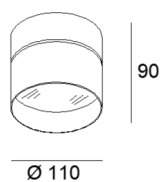

### LED-ceiling luminaire,

7 W, CRI>90, with built-in driver 230 V, optionally leading edge/trailing edge dimmable, housing made of aluminium, with acrylic glass cover

Colour finish: white

1x7W LED / 3000K / CRI>90 / 730lm\*