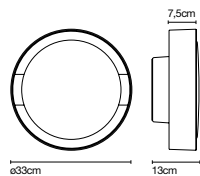

## Joan Gaspar

**marset**

**Plaff-on! 50 IP54**

**Plaff-on! 33 IP54**

**Plaff-on! 16 IP65**

A ceiling lamp whose beauty lies in its simplicity and clarity, offering multiple lighting effects thanks to its design.