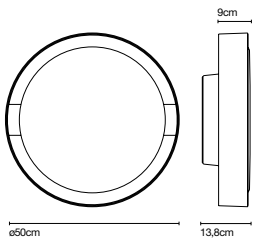

Plaff-on! 50 IP54