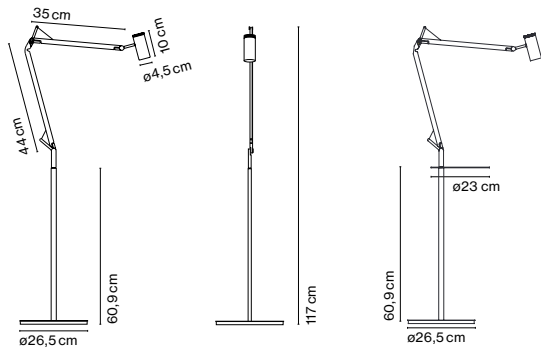

Polo

Joan Gaspar

marset

Polo Floor

Table Accessory

Polo Floor
LED 7W 350mA 3000K
520lm (included)

Body and diffuser in lacquered aluminium. A switch is incorporated into the diffuser. Painted metal base and stem of aluminium.

Black electrical cord

- Black (RaI 9005)
- White (RaI 9001)

- [Download](#) Assembly Instructions
- [Download](#) Photometric Data
- [Download](#) 2D
- [Download](#) 3D
- [Download](#) Energy label

Range