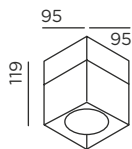

**material:**  
aluminium die-casting  
powder-coated  
safety glass clear

**protection class:**  
IP65

**light direction:**

Größe in mm  
size in mm

Farbe colour	Art.-Nr. item no.	Systemleistung system perform.
 anthracite RAL 7016	91810-27-S-AN	15 W/1099 lm
 space grey	91810-27-S-SG	15 W/1099 lm
 pure white RAL 9016	91810-27-S-WH	15 W/1099 lm
 deep black RAL 9005	91810-27-S-BL	15 W/1099 lm