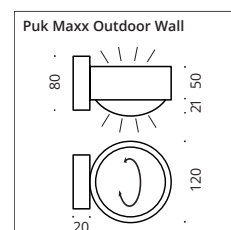

Puk Maxx Wall Outdoor $\varnothing$ 120

Drehbare LED Wandleuchte für den Außenbereich (IP44) mit up- & downlight aus Metall Spritzguß mit hochwertiger und robuster Feinstruktur Pulverbeschichtung. Optional können zu Linse oder Glas die Farbfilter dazu kombiniert werden.

Rotatable LED wall luminaire for outdoor use (IP44) with up- and downlight. Made of metal injection moulding with high-quality and robust fine structure powder coating. Optionally, lens or glass as well as color filters can be combined.

Puk Maxx Wall Outdoor LED G ~2.700k 2 x 8W ~1.200lm	L x H in mm L x h in mm	Gehäuse body	Preis € price € *
2-40812-30	140 x 80	white matt, fine structure	359,-
2-40812-31	140 x 80	black matt, fine structure	359,-
2-40812-32	140 x 80	anthracite matt, fine structure	359,-
2-40812-33	140 x 80	softbrown matt, fine structure	359,-

- Preise ohne Zubehör. Bestell-Artikelnummern für Linsen, Gläser, Farbfilter und die Konfigurationsempfehlung auf der Einklappseite!
- Prices without accessories: Order item-no. for lenses, glasses, color filters and the recommended Configuration are on the fold-in page!

OUTDOOR