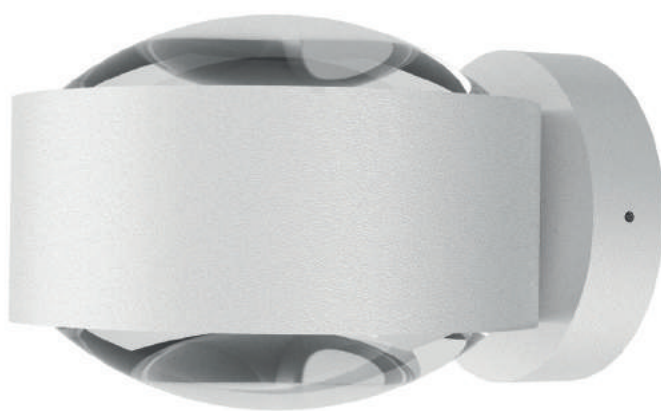

Puk Maxx Wall Outdoor \varnothing 120

Drehbare LED Wandleuchte für den Außenbereich (IP44) mit up- & downlight aus Metall Spritzguß mit hochwertiger und robuster Feinstruktur Pulverbeschichtung. Optional können zu Linse oder Glas die Farbfilter dazu kombiniert werden.

Rotatable LED wall luminaire for outdoor use (IP44) with up- and downlight. Made of metal injection moulding with high-quality and robust fine structure powder coating. Optionally, lens or glass as well as color filters can be combined.

white matt
fine structure

black matt
fine structure

anthracite matt
fine structure

softbrown matt
fine structure

Puk Maxx Wall Outdoor LED G ~2.700k 2 x 8W ~1.200lm	L x H in mm L x h in mm	Gehäuse body	Preis € price € *
2-40812-30	140 x 80	white matt, fine structure	359,-
2-40812-31	140 x 80	black matt, fine structure	359,-
2-40812-32	140 x 80	anthracite matt, fine structure	359,-
2-40812-33	140 x 80	softbrown matt, fine structure	359,-