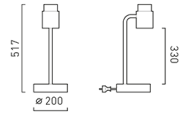

Series Reel T

FREESTANDING

The table top version of a luminaire from the Reel T line was designed by Fabian Baumann from the Berlin based design studio Formfjord. The high quality integrated LED light source, considerable flexibility in directing light and the glass lens making it possible to adjust the light angle make the luminaire perfect for lighting a place of work.

Basic, complementary, and spot lighting. It will work perfectly at establishments such as clubs, galleries, and hotels, but also as lighting for the office and home.

TO DOWNLOAD :

[3D Reel T](#)

[Declaration of Conformity Reel T](#)