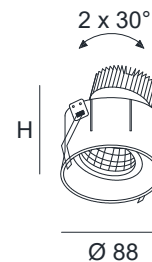

FIXTURE DIMENSIONS

CRI > 90

dim to warm

IP20

DLS LIGHTING

www.dslighting.com

*DLS
LIGHTING