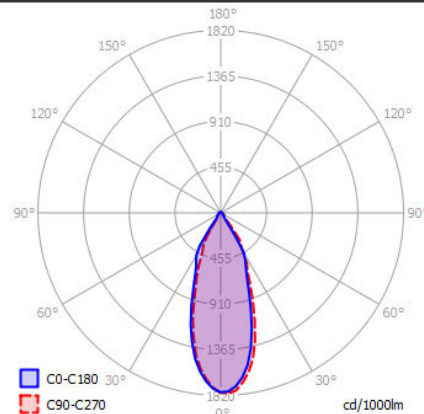

LIGHT DISTRIBUTION

38°

OPTIONS / OPTIONAL ACCESSORIES

REFLECTOR	[°]	15 / 25 / 60
SNOOT		BLACK
SNOOT		WHITE

Colours

white

black