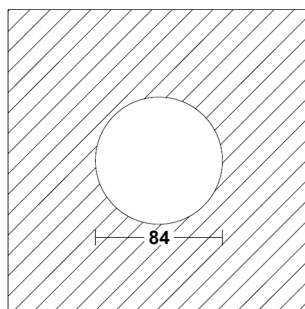

CUT OUT DIMENSIONS