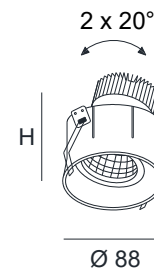

CUT OUT DIMENSIONS

FIXTURE DIMENSIONS

CRI > 90

dim to warm

IP20

DLS LIGHTING

www.dslighting.com

***DLS**
LIGHTING

RENA 14W LED

SPECIFICATIONS

MOUNTING		CEILING RECESSED
POWER	[W]	14
LAMP		built-in LED
LUMINOUS FLUX*	[lm]	1550 / 1610
LIGHT COLOUR	[K]	2700 / 3000
CRI		>90
BEAM ANGLE	[°]	38 (default)
AVERAGE LIFETIME	[h]	L80/B50.000
LUMINOUS EFFICACY	[lm/W]	99
POWER SUPPLY	[V] [A]	500mA CC
LED-DRIVER		NOT INCLUDED
DIMMING		SEE DRIVER
THROUGH-WIRING		SEE DRIVER
MATERIAL		ALUMINUM
INGRESS PROTECTION		IP20
PROTECTION CLASS		III
NET WEIGHT	[kg]	0,27
GROSS WEIGHT	[kg]	0,28
COLOUR (HOUSING)		WHITE ~RAL9003
COLOUR (HOUSING)		BLACK ~RAL9004
CUT-OUT	[mm]	Ø84
RECESSED DEPTH (H)	[mm]	135

*Luminous flux values are nominal LED data at a operating temperature of 25° C

LIGHT DISTRIBUTION

38°

OPTIONS / OPTIONAL ACCESSORIES

REFLECTOR	[°]	15 / 25
SNOOT		BLACK
SNOOT		WHITE

Colours

white

black

CUT OUT DIMENSIONS

FIXTURE DIMENSIONS

DLS LIGHTING

www.dlslighting.com

***DLS**
LIGHTING

RENA 9,3W LED

SPECIFICATIONS

MOUNTING		CEILING RECESSED
POWER	[W]	9,3
LAMP		built-in LED
LUMINOUS FLUX*	[lm]	1100 / 1150
LIGHT COLOUR	[K]	2700 / 3000
CRI		>90
BEAM ANGLE	[°]	38 (default)
AVERAGE LIFETIME	[h]	L80/B50.000
LUMINOUS EFFICACY	[lm/W]	120
POWER SUPPLY	[V] [A]	500mA CC
LED-DRIVER		NOT INCLUDED
DIMMING		SEE DRIVER
THROUGH-WIRING		SEE DRIVER
MATERIAL		ALUMINUM
INGRESS PROTECTION		IP20
PROTECTION CLASS		III
NET WEIGHT	[kg]	0,24
GROSS WEIGHT	[kg]	0,25
COLOUR (HOUSING)		WHITE ~RAL9003
COLOUR (HOUSING)		BLACK ~RAL9004
CUT-OUT	[mm]	Ø84
RECESSED DEPTH (H)	[mm]	110