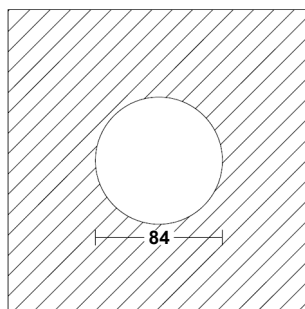

CUT OUT DIMENSIONS

FIXTURE DIMENSIONS

DLS LIGHTING

www.dlslighting.com

***DLS**
LIGHTING

RENA 9,3W LED

SPECIFICATIONS

MOUNTING		CEILING RECESSED
POWER	[W]	9,3
LAMP		built-in LED
LUMINOUS FLUX*	[lm]	1100 / 1150
LIGHT COLOUR	[K]	2700 / 3000
CRI		>90
BEAM ANGLE	[°]	38 (default)
AVERAGE LIFETIME	[h]	L80/B50.000
LUMINOUS EFFICACY	[lm/W]	120
POWER SUPPLY	[V] [A]	500mA CC
LED-DRIVER		NOT INCLUDED
DIMMING		SEE DRIVER
THROUGH-WIRING		SEE DRIVER
MATERIAL		ALUMINUM
INGRESS PROTECTION		IP20
PROTECTION CLASS		III
NET WEIGHT	[kg]	0,24
GROSS WEIGHT	[kg]	0,25
COLOUR (HOUSING)		WHITE ~RAL9003
COLOUR (HOUSING)		BLACK ~RAL9004
CUT-OUT	[mm]	Ø84
RECESSED DEPTH (H)	[mm]	110

white

black

CUT OUT DIMENSIONS

FIXTURE DIMENSIONS

DLS LIGHTING

www.dslighting.com

***DLS**
LIGHTING

RENA GU10

SPECIFICATIONS

MOUNTING		CEILING RECESSED
POWER	[W]	1xGU10 LED
LAMP		NOT INCLUDED
LUMINOUS FLUX*	[lm]	-
LIGHT COLOUR	[K]	-
CRI		-
BEAM ANGLE	[°]	-
AVERAGE LIFETIME	[h]	-
LUMINOUS EFFICACY	[lm/W]	-
POWER SUPPLY	[V] [A]	220-240V AC 50/60 Hz
LED-DRIVER		-
DIMMING		SEE LAMP
THROUGH-WIRING		-
MATERIAL		ALUMINUM
INGRESS PROTECTION		IP20
PROTECTION CLASS		II
NET WEIGHT	[kg]	0,24
GROSS WEIGHT	[kg]	0,25
COLOUR (HOUSING)		WHITE ~RAL9003
COLOUR (HOUSING)		BLACK ~RAL9004
CUT-OUT	[mm]	Ø84
RECESSED DEPTH (H)	[mm]	140

LIGHT DISTRIBUTION (OSRAM LAMP)

36°

*Luminous flux values are nominal LED data at a operating temperature of 25° C

OPTIONS / OPTIONAL ACCESSORIES

Colours

white

black

CUT OUT DIMENSIONS