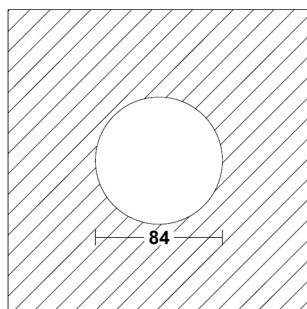

CUT OUT DIMENSIONS