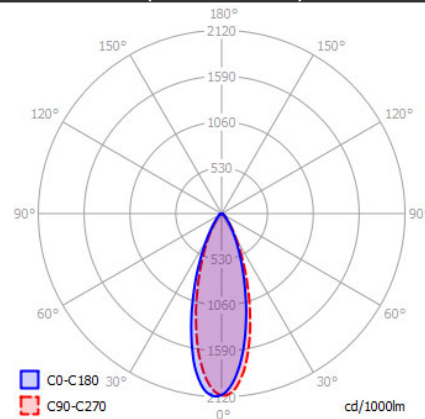

CUT OUT DIMENSIONS

FIXTURE DIMENSIONS

DLS LIGHTING

www.dlslighting.com

***DLS**
LIGHTING

RENA 9,3W LED

SPECIFICATIONS

MOUNTING		CEILING RECESSED
POWER	[W]	9,3
LAMP		built-in LED
LUMINOUS FLUX*	[lm]	1100 / 1150
LIGHT COLOUR	[K]	2700 / 3000
CRI		>90
BEAM ANGLE	[°]	38 (default)
AVERAGE LIFETIME	[h]	L80/B50.000
LUMINOUS EFFICACY	[lm/W]	120
POWER SUPPLY	[V] [A]	500mA CC
LED-DRIVER		NOT INCLUDED
DIMMING		SEE DRIVER
THROUGH-WIRING		SEE DRIVER
MATERIAL		ALUMINUM
INGRESS PROTECTION		IP20
PROTECTION CLASS		III
NET WEIGHT	[kg]	0,24
GROSS WEIGHT	[kg]	0,25
COLOUR (HOUSING)		WHITE ~RAL9003
COLOUR (HOUSING)		BLACK ~RAL9004
CUT-OUT	[mm]	Ø84
RECESSED DEPTH (H)	[mm]	110

*Luminous flux values are nominal LED data at a operating temperature of 25° C

LIGHT DISTRIBUTION

38°

OPTIONS / OPTIONAL ACCESSORIES

REFLECTOR	[°]	15 / 25 / 60
LENS	[°]	11
SNOOT		BLACK
SNOOT		WHITE

Colours

LIGHT DISTRIBUTION (OSRAM LAMP)

36°

*Luminous flux values are nominal LED data at a operating temperature of 25° C

OPTIONS / OPTIONAL ACCESSORIES

Colours

white

black

CUT OUT DIMENSIONS