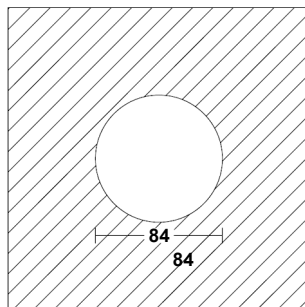

CUT OUT DIMENSIONS

FIXTURE DIMENSIONS

CRI > 90

dim to warm

IP20

DLS LIGHTING

www.dslighting.com

***DLS**
LIGHTING

RENA 14W LED

SPECIFICATIONS

MOUNTING		CEILING RECESSED
POWER	[W]	14
LAMP		built-in LED
LUMINOUS FLUX*	[lm]	1550 / 1610
LIGHT COLOUR	[K]	2700 / 3000
CRI		>90
BEAM ANGLE	[°]	38 (default)
AVERAGE LIFETIME	[h]	L80/B50.000
LUMINOUS EFFICACY	[lm/W]	99
POWER SUPPLY	[V] [A]	500mA CC
LED-DRIVER		NOT INCLUDED
DIMMING		SEE DRIVER
THROUGH-WIRING		SEE DRIVER
MATERIAL		ALUMINUM
INGRESS PROTECTION		IP20
PROTECTION CLASS		III
NET WEIGHT	[kg]	0,27
GROSS WEIGHT	[kg]	0,28
COLOUR (HOUSING)		WHITE ~RAL9003
COLOUR (HOUSING)		BLACK ~RAL9004
CUT-OUT	[mm]	Ø84
RECESSED DEPTH (H)	[mm]	135

*Luminous flux values are nominal LED data at a operating temperature of 25° C

LIGHT DISTRIBUTION

38°

OPTIONS / OPTIONAL ACCESSORIES

REFLECTOR	[°]	15 / 25
SNOOT		BLACK
SNOOT		WHITE

Colours

white

black

CUT OUT DIMENSIONS

FIXTURE DIMENSIONS

DLS LIGHTING

www.dlslighting.com

***DLS**
LIGHTING

RENA 9,3W LED

SPECIFICATIONS

MOUNTING		CEILING RECESSED
POWER	[W]	9,3
LAMP		built-in LED
LUMINOUS FLUX*	[lm]	1100 / 1150
LIGHT COLOUR	[K]	2700 / 3000
CRI		>90
BEAM ANGLE	[°]	38 (default)
AVERAGE LIFETIME	[h]	L80/B50.000
LUMINOUS EFFICACY	[lm/W]	120
POWER SUPPLY	[V] [A]	500mA CC
LED-DRIVER		NOT INCLUDED
DIMMING		SEE DRIVER
THROUGH-WIRING		SEE DRIVER
MATERIAL		ALUMINUM
INGRESS PROTECTION		IP20
PROTECTION CLASS		III
NET WEIGHT	[kg]	0,24
GROSS WEIGHT	[kg]	0,25
COLOUR (HOUSING)		WHITE ~RAL9003
COLOUR (HOUSING)		BLACK ~RAL9004
CUT-OUT	[mm]	Ø84
RECESSED DEPTH (H)	[mm]	110