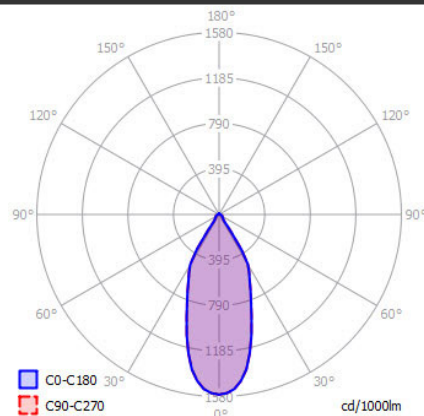

LIGHT DISTRIBUTION

38°

OPTIONS / OPTIONAL ACCESSORIES

REFLECTOR	[°]	15 / 25 / 60
LENS	[°]	11
SNOOT		BLACK
SNOOT		WHITE

Colours

white

black