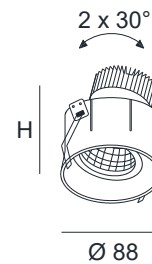

CUT OUT DIMENSIONS

FIXTURE DIMENSIONS

DLS LIGHTING

www.dlslighting.com

***DLS**
LIGHTING

RENA 9,3W LED

SPECIFICATIONS

MOUNTING		CEILING RECESSED
POWER	[W]	9,3
LAMP		built-in LED
LUMINOUS FLUX*	[lm]	1100 / 1150
LIGHT COLOUR	[K]	2700 / 3000
CRI		>90
BEAM ANGLE	[°]	38 (default)
AVERAGE LIFETIME	[h]	L80/B50.000
LUMINOUS EFFICACY	[lm/W]	120
POWER SUPPLY	[V] [A]	500mA CC
LED-DRIVER		NOT INCLUDED
DIMMING		SEE DRIVER
THROUGH-WIRING		SEE DRIVER
MATERIAL		ALUMINUM
INGRESS PROTECTION		IP20
PROTECTION CLASS		III
NET WEIGHT	[kg]	0,24
GROSS WEIGHT	[kg]	0,25
COLOUR (HOUSING)		WHITE ~RAL9003
COLOUR (HOUSING)		BLACK ~RAL9004
CUT-OUT	[mm]	Ø84
RECESSED DEPTH (H)	[mm]	110

SPECIFICATIONS

MOUNTING		CEILING RECESSED
POWER	[W]	1xGU10 LED
LAMP		NOT INCLUDED
LUMINOUS FLUX*	[lm]	-
LIGHT COLOUR	[K]	-
CRI		-
BEAM ANGLE	[°]	-
AVERAGE LIFETIME	[h]	-
LUMINOUS EFFICACY	[lm/W]	-
POWER SUPPLY	[V] [A]	220-240V AC 50/60 Hz
LED-DRIVER		-
DIMMING		SEE LAMP
THROUGH-WIRING		-
MATERIAL		ALUMINUM
INGRESS PROTECTION		IP20
PROTECTION CLASS		II
NET WEIGHT	[kg]	0,24
GROSS WEIGHT	[kg]	0,25
COLOUR (HOUSING)		WHITE ~RAL9003
COLOUR (HOUSING)		BLACK ~RAL9004
CUT-OUT	[mm]	Ø84
RECESSED DEPTH (H)	[mm]	140

LIGHT DISTRIBUTION (OSRAM LAMP)

36°

*Luminous flux values are nominal LED data at a operating temperature of 25° C

OPTIONS / OPTIONAL ACCESSORIES

Colours

white

black

CUT OUT DIMENSIONS

FIXTURE DIMENSIONS

DLS LIGHTING

www.dslighting.com

***DLS**
LIGHTING