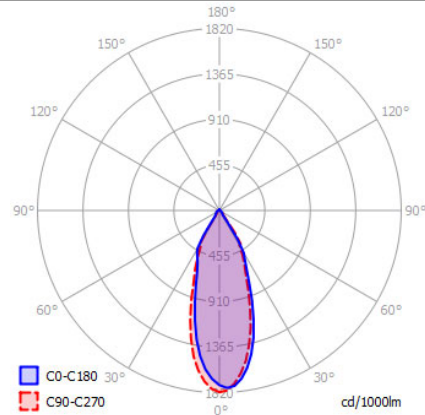

*Luminous flux values are nominal LED data at a operating temperature of 25° C

LIGHT DISTRIBUTION

38°

OPTIONS / OPTIONAL ACCESSORIES

REFLECTOR	[°]	15 / 25 / 60
SNOOT		BLACK
SNOOT		WHITE

Colours

white

black

RENA 14W LED

SPECIFICATIONS

MOUNTING		CEILING RECESSED
POWER	[W]	14
LAMP		built-in LED
LUMINOUS FLUX*	[lm]	1550 / 1610
LIGHT COLOUR	[K]	2700 / 3000
CRI		>90
BEAM ANGLE	[°]	38 (default)
AVERAGE LIFETIME	[h]	L80/B50.000
LUMINOUS EFFICACY	[lm/W]	99
POWER SUPPLY	[V] [A]	500mA CC
LED-DRIVER		NOT INCLUDED
DIMMING		SEE DRIVER
THROUGH-WIRING		SEE DRIVER
MATERIAL		ALUMINUM
INGRESS PROTECTION		IP20
PROTECTION CLASS		III
NET WEIGHT	[kg]	0,27
GROSS WEIGHT	[kg]	0,28
COLOUR (HOUSING)		WHITE ~RAL9003
COLOUR (HOUSING)		BLACK ~RAL9004
CUT-OUT	[mm]	Ø84
RECESSED DEPTH (H)	[mm]	135

*Luminous flux values are nominal LED data at a operating temperature of 25° C

LIGHT DISTRIBUTION

38°

OPTIONS / OPTIONAL ACCESSORIES

REFLECTOR	[°]	15 / 25
SNOOT		BLACK
SNOOT		WHITE

Colours

white

black

CUT OUT DIMENSIONS

FIXTURE DIMENSIONS

DLS LIGHTING

www.dlslighting.com

***DLS**
LIGHTING

RENA 9,3W LED

SPECIFICATIONS

MOUNTING		CEILING RECESSED
POWER	[W]	9,3
LAMP		built-in LED
LUMINOUS FLUX*	[lm]	1100 / 1150
LIGHT COLOUR	[K]	2700 / 3000
CRI		>90
BEAM ANGLE	[°]	38 (default)
AVERAGE LIFETIME	[h]	L80/B50.000
LUMINOUS EFFICACY	[lm/W]	120
POWER SUPPLY	[V] [A]	500mA CC
LED-DRIVER		NOT INCLUDED
DIMMING		SEE DRIVER
THROUGH-WIRING		SEE DRIVER
MATERIAL		ALUMINUM
INGRESS PROTECTION		IP20
PROTECTION CLASS		III
NET WEIGHT	[kg]	0,24
GROSS WEIGHT	[kg]	0,25
COLOUR (HOUSING)		WHITE ~RAL9003
COLOUR (HOUSING)		BLACK ~RAL9004
CUT-OUT	[mm]	Ø84
RECESSED DEPTH (H)	[mm]	110