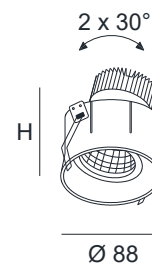

FIXTURE DIMENSIONS

DLS LIGHTING

www.dslighting.com

*DLS
LIGHTING