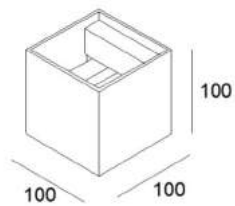

SECRET

technical details

description

LED-wall luminaire,

2 x 3 W, CRI>90, with built-in driver 230 V, housing made of extruded aluminium, leading edge/ trailing edge dimmable, for direct and indirect lighting, to be used in indoor and outdoor areas, IP54

Colour finish: white, black, grey or alu

2x3W LED / 3000K / CRI>90 / 2x260lm*

*Lumen data are nominal value

Egger Licht GmbH
www.eggerlicht.com

EGGER*
LICHT