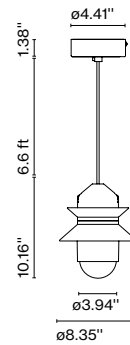

Santorini Indoor

Code	Finish
A654-054	● Light green (PANTONE 5517U)
A654-055	● Sand (RAL 1001)
A654-056	● Off-white (RAL 1013)

Socket: E26
Suggested lamping: LED TYPE A19, 8W max
Lamping not included

Dimmable: Based on specified lamping
Integrated dimmer: No
Dimming protocols: Based on specified lamping
Supply Voltage: 120V

Materials
Structure: Polycarbonate
Shade: Blown pressed glass

Dry locations only