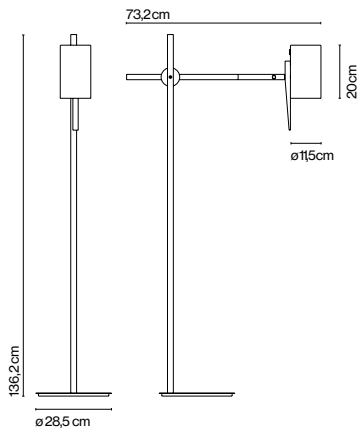

## Mathias Hahn

**marset**

**Scantling P73**

**Scantling P73**

🔊 E27 LED Reflector 8W

Black fabric electrical cord

Lacquered iron stem and base. Solid oak arm supports a lacquered aluminium shade. The switch is built into the diffuser.

**Structure**

- White-oak
- Black-oak

**Shade**

- White (Ral 9010)
- Black (Ral 9005)

[Download](#) Assembly Instructions

[Download](#) 2D

[Download](#) 3D

[Download](#) Energy label