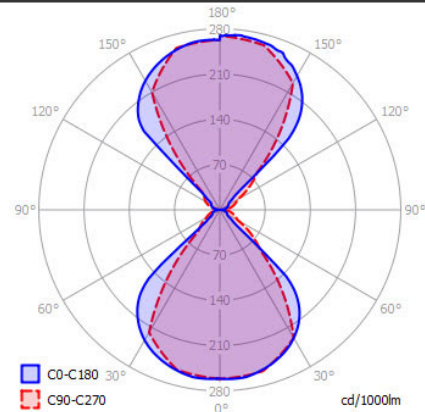

SECRET

SPECIFICATIONS

MOUNTING		WALL
POWER	[W]	2x3
LAMP		built-in LED
LUMINOUS FLUX*	[lm]	2x260
LIGHT COLOUR	[K]	3000
CRI		>90
BEAM ANGLE	[°]	-
AVERAGE LIFETIME	[h]	L80/B50.000
LUMINOUS EFFICACY	[lm/W]	86
POWER SUPPLY	[V] [A]	220-240V AC 50/60 Hz
LED-DRIVER		INCLUDED
DIMMING		PHASE DIM
THROUGH-WIRING		NO
MATERIAL		ALUMINUM
INGRESS PROTECTION		IP54
PROTECTION CLASS		I
NET WEIGHT	[kg]	0,92
GROSS WEIGHT	[kg]	0,95
COLOUR (HOUSING)		WHITE ~RAL9003
COLOUR (HOUSING)		BLACK ~RAL9005
COLOUR (HOUSING)		GREY ~RAL9006
COLOUR (HOUSING)		ALU anodized

LIGHT DISTRIBUTION

*Luminous flux values are nominal LED data at a operating temperature of 25° C

OPTIONS / OPTIONAL ACCESSORIES

Colours

MOUNTING DIMENSIONS

FIXTURE DIMENSIONS