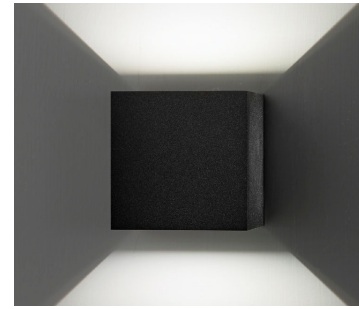

SECRET

SPECIFICATIONS

MOUNTING		WALL
POWER	[W]	2x3
LAMP		built-in LED
LUMINOUS FLUX*	[lm]	2x260
LIGHT COLOUR	[K]	3000
CRI		>90
BEAM ANGLE	[°]	-
AVERAGE LIFETIME	[h]	L80/B50.000
LUMINOUS EFFICACY	[lm/W]	86
POWER SUPPLY	[V] [A]	220-240V AC 50/60 Hz
LED-DRIVER		INCLUDED
DIMMING		PHASE DIM
THROUGH-WIRING		NO
MATERIAL		ALUMINUM
INGRESS PROTECTION		IP54
PROTECTION CLASS		I
NET WEIGHT	[kg]	0,92
GROSS WEIGHT	[kg]	0,95
COLOUR (HOUSING)		WHITE ~RAL9003
COLOUR (HOUSING)		BLACK ~RAL9005
COLOUR (HOUSING)		GREY ~RAL9006
COLOUR (HOUSING)		ALU anodized

LIGHT DISTRIBUTION

*Luminous flux values are nominal LED data at a operating temperature of 25° C

OPTIONS / OPTIONAL ACCESSORIES

Colours

MOUNTING DIMENSIONS

FIXTURE DIMENSIONS