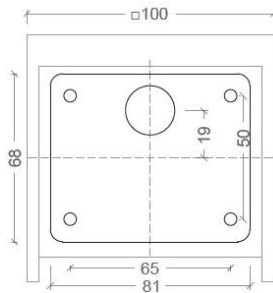

SECRET

SPECIFICATIONS

MOUNTING		WALL
POWER	[W]	2x3
LAMP		built-in LED
LUMINOUS FLUX*	[lm]	2x260
LIGHT COLOUR	[K]	3000
CRI		>90
BEAM ANGLE	[°]	-
AVERAGE LIFETIME	[h]	L80/B50.000
LUMINOUS EFFICACY	[lm/W]	86
POWER SUPPLY	[V] [A]	220-240V AC 50/60 Hz
LED-DRIVER		INCLUDED
DIMMING		PHASE DIM
THROUGH-WIRING		NO
MATERIAL		ALUMINUM
INGRESS PROTECTION		IP54
PROTECTION CLASS		I
NET WEIGHT	[kg]	0,92
GROSS WEIGHT	[kg]	0,95
COLOUR (HOUSING)		WHITE ~RAL9003
COLOUR (HOUSING)		BLACK ~RAL9005
COLOUR (HOUSING)		GREY ~RAL9006
COLOUR (HOUSING)		ALU anodized

LIGHT DISTRIBUTION

*Luminous flux values are nominal LED data at a operating temperature of 25° C

OPTIONS / OPTIONAL ACCESSORIES

Colours

MOUNTING DIMENSIONS

FIXTURE DIMENSIONS