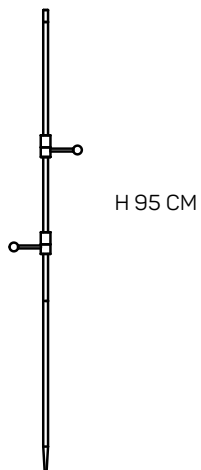

SIA BASE SPIKE

LOOM[®]
DESIGN

SIA CLICK SPIKE BASE

DIE CASTING ALUMINIUM
H 95 CM

WHITE NO. 843-0
BLACK NO. 843-0