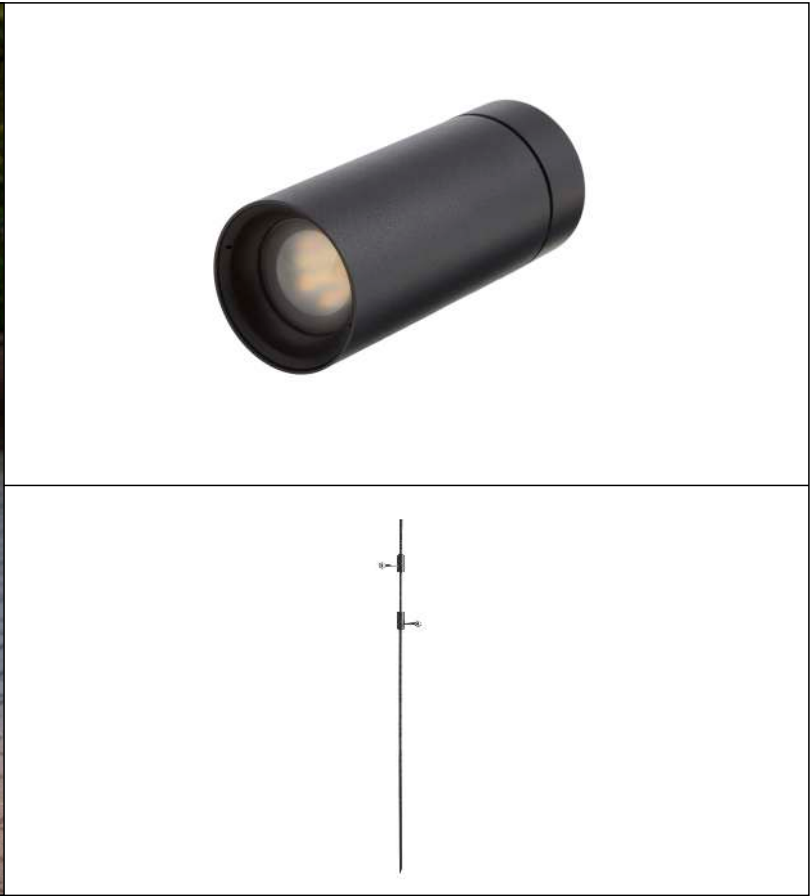

SIA BASE SPIKE

LOOM[®]
DESIGN

SIA CLICK SPIKE BASE

DIE CASTING ALUMINIUM
H 95 CM

WHITE NO. 843-0
BLACK NO. 843-0