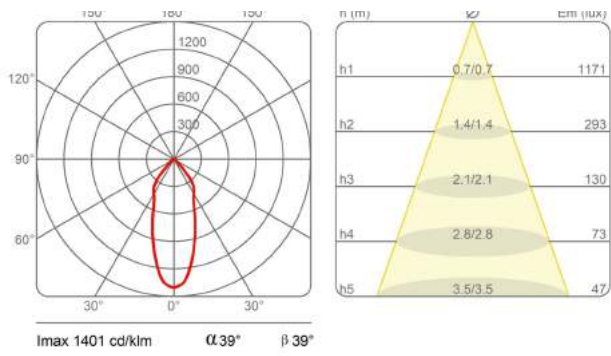

Dimensions

Width:	-
Height:	10 cm
Length:	-
Depth:	-
Diameter:	7 cm

Hole Diameter:	-
Hole Depth:	-
Net weight:	0,5 Kg

Light Source

Watt:	13W
Lumen:	1950 lm
Light Source:	led
CRI:	>80
duration:	50000
CCT:	3000K

Energy degree: A++

Device Specifications

Type of emission:	direct	Power cable length:	-	Driver:	included
Power:	-	Steel cable length:	250 cm	Power supply assembly:	internal
Light output:	-	Glow Wire Test:	-	Power supply:	electronic power supply
Beam angle:	20°	Impact Resistance:	-	Type of dimming:	-
				Voltage:	230V

Accessories

Honey Comb Sistema
U

technical drawing

Dimensions	
Width: -	Hole Diameter: -
Height: 10 cm	Hole Depth: -
Length: -	Net weight: 0,5 Kg
Depth: -	
Diameter: 7 cm	

photometrics data

21013/38/NE-DK SISTEMA U - 38° DARKLIGHT13W 3000K LED