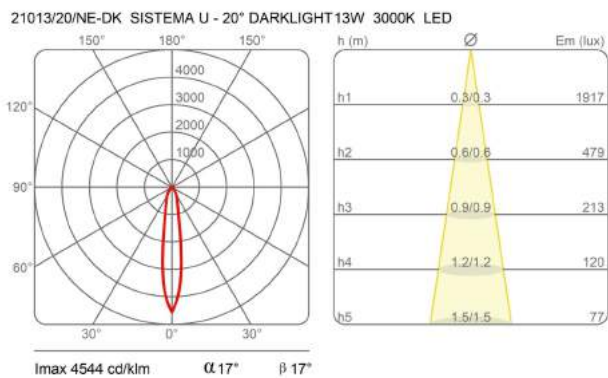

Dimensions

Width:	-
Height:	10 cm
Length:	-
Depth:	-
Diameter:	7 cm

Hole Diameter:	-
Hole Depth:	-
Net weight:	0,5 Kg

Light Source

Watt:	13W
Lumen:	1950 lm
Light Source:	led
CRI:	>80
duration:	50000
CCT:	3000K

Energy degree: A++

Device Specifications

Type of emission:	direct	Power cable length:	-	Driver:	included
Power:	-	Steel cable length:	250 cm	Power supply assembly:	internal
Light output:	-	Glow Wire Test:	-	Power supply:	electronic power supply
Beam angle:	20°	Impact Resistance:	-	Type of dimming:	-
				Voltage:	230V

Accessories

Honey Comb Sistema
U

technical drawing

Dimensions	
Width: -	Hole Diameter: -
Height: 10 cm	Hole Depth: -
Length: -	Net weight: 0,5 Kg
Depth: -	
Diameter: 7 cm	

photometrics data

21013/38/NE-DK SISTEMA U - 38° DARKLIGHT13W 3000K LED