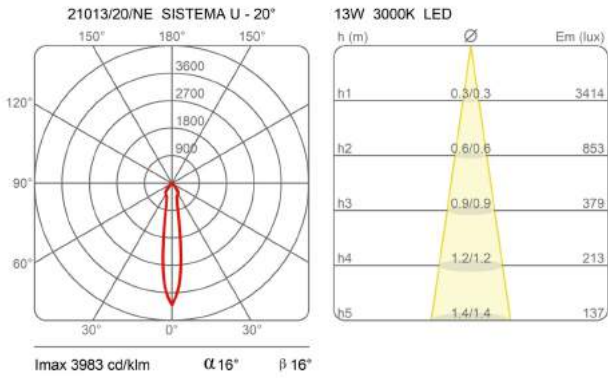

Dimensions

Width:	-
Height:	10 cm
Length:	-
Depth:	-
Diameter:	7 cm

Hole Diameter:	-
Hole Depth:	-
Net weight:	0,5 Kg

Light Source

Watt:	13W
Lumen:	1950 lm
Light Source:	led
CRI:	>80
duration:	50000
CCT:	3000K

Energy degree: A++

Device Specifications

Type of emission:	direct	Power cable length:	-	Driver:	included
Power:	-	Steel cable length:	250 cm	Power supply assembly:	internal
Light output:	-	Glow Wire Test:	-	Power supply:	electronic power supply
Beam angle:	20°	Impact Resistance:	-	Type of dimming:	-
				Voltage:	230V

Accessories

Honey Comb Sistema
U

technical drawing

Dimensions	
Width: -	Hole Diameter: -
Height: 10 cm	Hole Depth: -
Length: -	Net weight: 0,5 Kg
Depth: -	
Diameter: 7 cm	

photometrics data

21013/38/NE-DK SISTEMA U - 38° DARKLIGHT13W 3000K LED