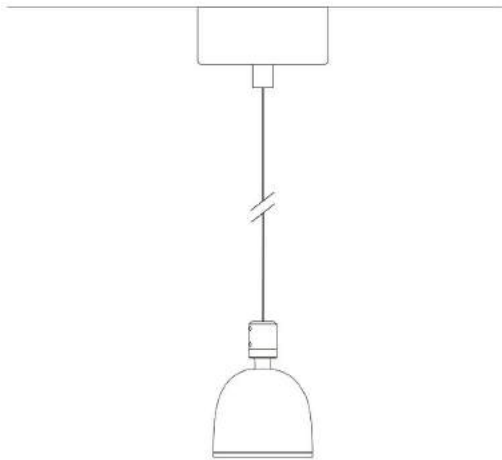

21013/20/BI Sistema U

design studio natural, 2019

Suspension lamp with direct light, adjustable. Painted aluminum structure. LED light source with optics in different light beams. With suspension cable and ceiling rose for single suspension. Spot with integrated driver.

Dimensions

Width:	-
Height:	10 cm
Length:	-
Depth:	-
Diameter:	7 cm

Hole Diameter:	-
Hole Depth:	-
Net weight:	0,5 Kg

Light Source

Watt:	13W
Lumen:	1950 lm
Light Source:	led
CRI:	>80
duration:	50000
CCT:	3000K

Energy degree: A++

Device Specifications

Type of emission:	direct	Power cable length:	-	Driver:	included
Power:	-	Steel cable length:	250 cm	Power supply assembly:	internal
Light output:	-	Glow Wire Test:	-	Power supply:	electronic power supply
Beam angle:	20°	Impact Resistance:	-	Type of dimming:	-
				Voltage:	230V

Accessories

Honey Comb Sistema
U

technical drawing

Dimensions	
Width: -	Hole Diameter: -
Height: 10 cm	Hole Depth: -
Length: -	Net weight: 0,5 Kg
Depth: -	
Diameter: 7 cm	

photometrics data

21013/38/NE-DK SISTEMA U - 38° DARKLIGHT13W 3000K LED