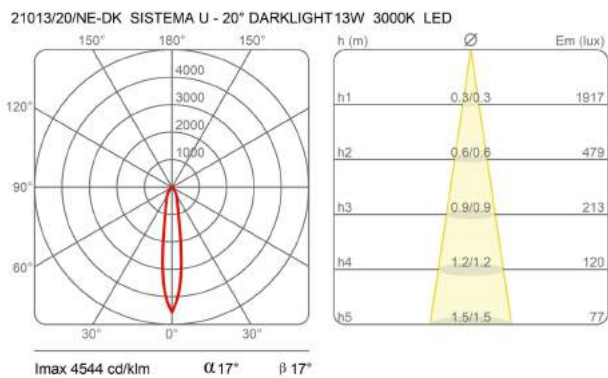

Dimensions

Width:	-
Height:	10 cm
Length:	-
Depth:	-
Diameter:	7 cm

Hole Diameter:	-
Hole Depth:	-
Net weight:	0,5 Kg

Light Source

Watt:	13W
Lumen:	1950 lm
Light Source:	led
CRI:	>80
duration:	50000
CCT:	3000K

Energy degree: A++

Device Specifications

Type of emission:	direct	Power cable length:	-	Driver:	included
Power:	-	Steel cable length:	250 cm	Power supply assembly:	internal
Light output:	-	Glow Wire Test:	-	Power supply:	electronic power supply
Beam angle:	38°	Impact Resistance:	-	Type of dimming:	-
				Voltage:	230V

Accessories

Honey Comb Sistema
U

technical drawing

Dimensions

Width: -
 Height: 10 cm
 Length: -
 Depth: -
 Diameter: 7 cm

Hole Diameter: -
 Hole Depth: -
 Net weight: 0,5 Kg

photometrics data

21013/38/NE SISTEMA U - 38° 13W 3000K LED