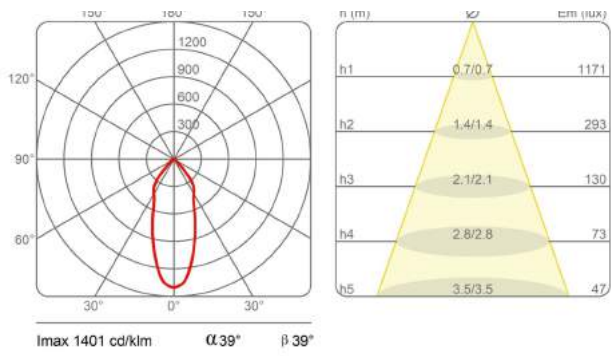

Dimensions

Width:	-
Height:	10 cm
Length:	-
Depth:	-
Diameter:	7 cm

Hole Diameter:	-
Hole Depth:	-
Net weight:	0,5 Kg

Light Source

Watt:	13W
Lumen:	1950 lm
Light Source:	led
CRI:	>80
duration:	50000
CCT:	3000K

Energy degree: A++

Device Specifications

Type of emission:	direct	Power cable length:	-	Driver:	included
Power:	-	Steel cable length:	250 cm	Power supply assembly:	internal
Light output:	-	Glow Wire Test:	-	Power supply:	electronic power supply
Beam angle:	38°	Impact Resistance:	-	Type of dimming:	-
				Voltage:	230V

Accessories

Honey Comb Sistema
U

technical drawing

Dimensions

Width: -
 Height: 10 cm
 Length: -
 Depth: -
 Diameter: 7 cm

Hole Diameter: -
 Hole Depth: -
 Net weight: 0,5 Kg

photometrics data

21013/38/NE SISTEMA U - 38° 13W 3000K LED