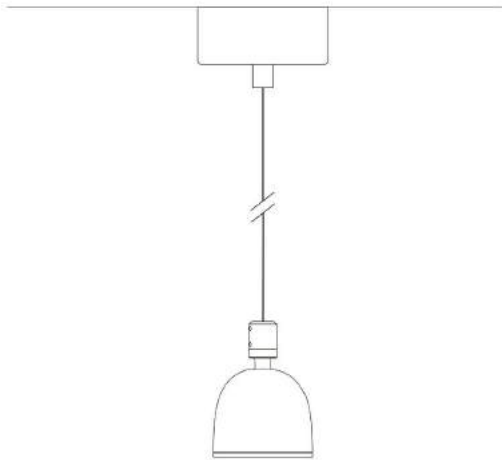

21013/38/NE Sistema U

design studio natural, 2019

Suspension lamp with direct light, adjustable. Painted aluminum structure. LED light source with optics in different light beams. With suspension cable and ceiling rose for single suspension. Spot with integrated driver.

Dimensions

Width:	-
Height:	10 cm
Length:	-
Depth:	-
Diameter:	7 cm

Hole Diameter:	-
Hole Depth:	-
Net weight:	0,5 Kg

Light Source

Watt:	13W
Lumen:	1950 lm
Light Source:	led
CRI:	>80
duration:	50000
CCT:	3000K

Energy degree: A++

Device Specifications

Type of emission:	direct	Power cable length:	-	Driver:	included
Power:	-	Steel cable length:	250 cm	Power supply assembly:	internal
Light output:	-	Glow Wire Test:	-	Power supply:	electronic power supply
Beam angle:	38°	Impact Resistance:	-	Type of dimming:	-
				Voltage:	230V

Accessories

Honey Comb Sistema
U

technical drawing

Dimensions

Width: -
 Height: 10 cm
 Length: -
 Depth: -
 Diameter: 7 cm

Hole Diameter: -
 Hole Depth: -
 Net weight: 0,5 Kg

photometrics data

21013/38/NE SISTEMA U - 38° 13W 3000K LED