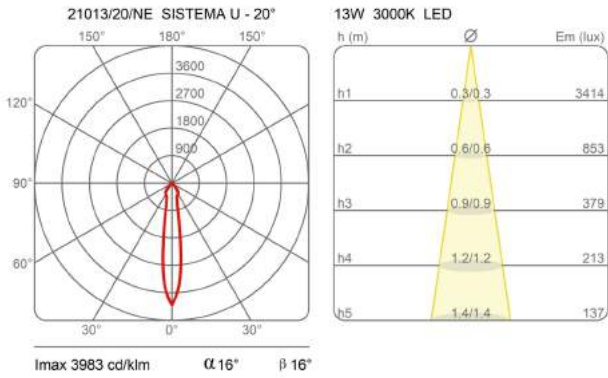

Dimensions

Width:	-
Height:	10 cm
Length:	-
Depth:	-
Diameter:	7 cm

Hole Diameter:	-
Hole Depth:	-
Net weight:	0,5 Kg

Light Source

Watt:	13W
Lumen:	1950 lm
Light Source:	led
CRI:	>80
duration:	50000
CCT:	3000K

Energy degree: A++

Device Specifications

Type of emission:	direct	Power cable length:	-	Driver:	included
Power:	-	Steel cable length:	250 cm	Power supply assembly:	internal
Light output:	-	Glow Wire Test:	-	Power supply:	electronic power supply
Beam angle:	38°	Impact Resistance:	-	Type of dimming:	-
				Voltage:	230V

Accessories

Honey Comb Sistema
U

technical drawing

Dimensions

Width: -
 Height: 10 cm
 Length: -
 Depth: -
 Diameter: 7 cm

Hole Diameter: -
 Hole Depth: -
 Net weight: 0,5 Kg

photometrics data

21013/38/NE SISTEMA U - 38° 13W 3000K LED