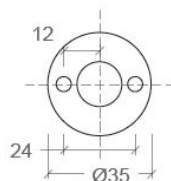

STYLE Q DUO

SPECIFICATIONS

MOUNTING		CEILING / WALL
POWER	[W]	2xGU10 LED
LAMP		NOT INCLUDED
LUMINOUS FLUX*	[lm]	-
LIGHT COLOUR	[K]	-
CRI		-
BEAM ANGLE	[°]	-
AVERAGE LIFETIME	[h]	-
LUMINOUS EFFICACY	[lm/W]	-
POWER SUPPLY	[V] [A]	220-240V AC 50/60 Hz
LED-DRIVER		-
DIMMING		SEE LAMP
THROUGH-WIRING		-
MATERIAL		ALUMINUM
INGRESS PROTECTION		IP20
PROTECTION CLASS		I
NET WEIGHT	[kg]	0,87
GROSS WEIGHT	[kg]	0,90
COLOUR (HOUSING)		WHITE ~RAL9003
COLOUR (HOUSING)		ALUMINUM

LIGHT DISTRIBUTION(OSRAM LAMP)

36°

*Luminous flux values are nominal LED data at a operating temperature of 25° C

OPTIONS / OPTIONAL ACCESSORIES

MOUNTING PLATE white or alu

Colours

MOUNTING DIMENSIONS

FIXTURE DIMENSIONS