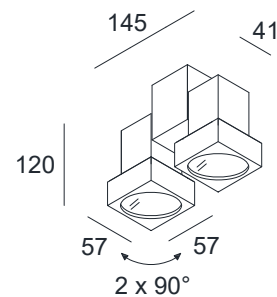

STYLE Q DUO

SPECIFICATIONS

MOUNTING		CEILING / WALL
POWER	[W]	2xGU10 LED
LAMP		NOT INCLUDED
LUMINOUS FLUX*	[lm]	-
LIGHT COLOUR	[K]	-
CRI		-
BEAM ANGLE	[°]	-
AVERAGE LIFETIME	[h]	-
LUMINOUS EFFICACY	[lm/W]	-
POWER SUPPLY	[V] [A]	220-240V AC 50/60 Hz
LED-DRIVER		-
DIMMING		SEE LAMP
THROUGH-WIRING		-
MATERIAL		ALUMINUM
INGRESS PROTECTION		IP20
PROTECTION CLASS		I
NET WEIGHT	[kg]	0,87
GROSS WEIGHT	[kg]	0,90
COLOUR (HOUSING)		WHITE ~RAL9003
COLOUR (HOUSING)		ALUMINUM

LIGHT DISTRIBUTION(OSRAM LAMP)

36°

*Luminous flux values are nominal LED data at a operating temperature of 25° C

OPTIONS / OPTIONAL ACCESSORIES

MOUNTING PLATE white or alu

Colours

MOUNTING DIMENSIONS

FIXTURE DIMENSIONS