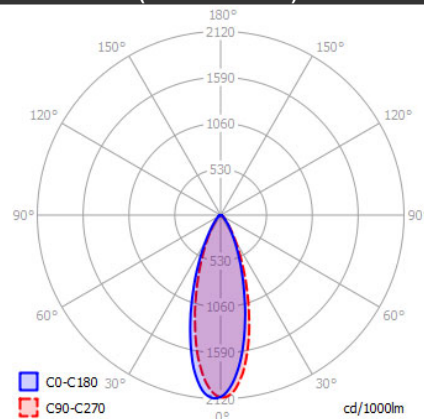

STYLE Q DUO

SPECIFICATIONS

MOUNTING		CEILING / WALL
POWER	[W]	2xGU10 LED
LAMP		NOT INCLUDED
LUMINOUS FLUX*	[lm]	-
LIGHT COLOUR	[K]	-
CRI		-
BEAM ANGLE	[°]	-
AVERAGE LIFETIME	[h]	-
LUMINOUS EFFICACY	[lm/W]	-
POWER SUPPLY	[V] [A]	220-240V AC 50/60 Hz
LED-DRIVER		-
DIMMING		SEE LAMP
THROUGH-WIRING		-
MATERIAL		ALUMINUM
INGRESS PROTECTION		IP20
PROTECTION CLASS		I
NET WEIGHT	[kg]	0,87
GROSS WEIGHT	[kg]	0,90
COLOUR (HOUSING)		WHITE ~RAL9003
COLOUR (HOUSING)		ALUMINUM

LIGHT DISTRIBUTION(OSRAM LAMP)

36°

*Luminous flux values are nominal LED data at a operating temperature of 25° C

OPTIONS / OPTIONAL ACCESSORIES

MOUNTING PLATE white or alu

Colours

MOUNTING DIMENSIONS

FIXTURE DIMENSIONS