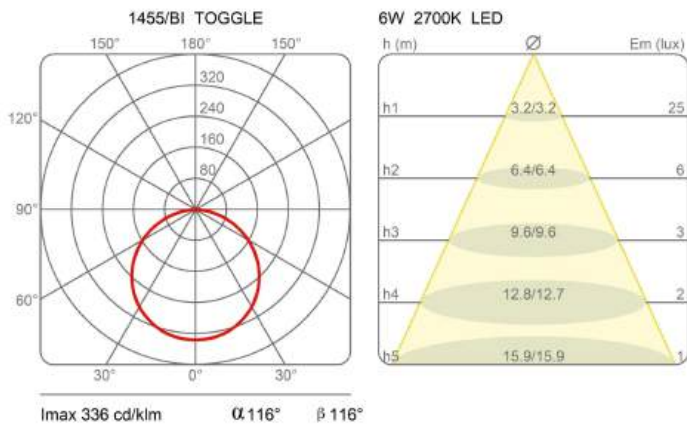

Certifications

Photometric curves