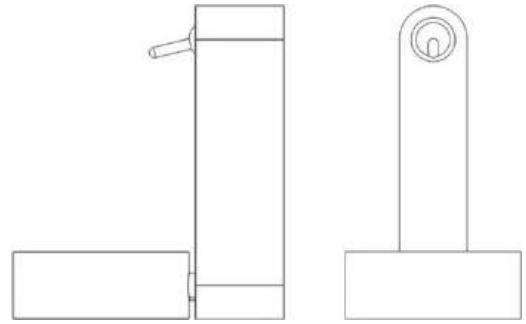

Toggle

Neil Poulton

colors

Typology Wall
Utilisation Indoor

230V 4.5 W 700 lm

direct light

Toggle is made of die-cast aluminium painted with a satin polycarbonate diffuser. LED light source and built-in power supply.

Family	Toggle
Typology	Wall
Utilisation	Indoor

Dimensions

Height	17,1 cm
Profondità	14,8 cm
Diameter	9,6 cm
Weight	0.7 Kg

Materials

Structure	aluminium	Diffuser	polycarbonate
Elementi	aluminium		

Voltage	230V	Watt	4.5 W
Non dimmable		Lumen	700 lm
		CRI	>80
		CCT	2700 K
		Energy class	E