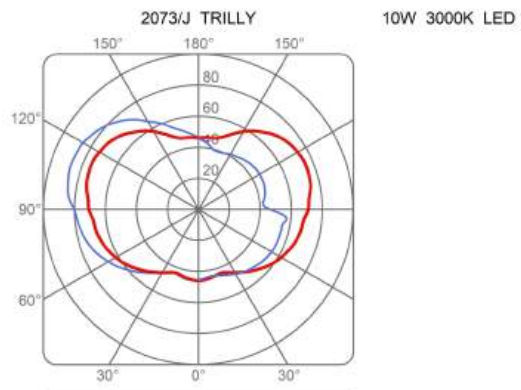

Imax 87 cd/klm