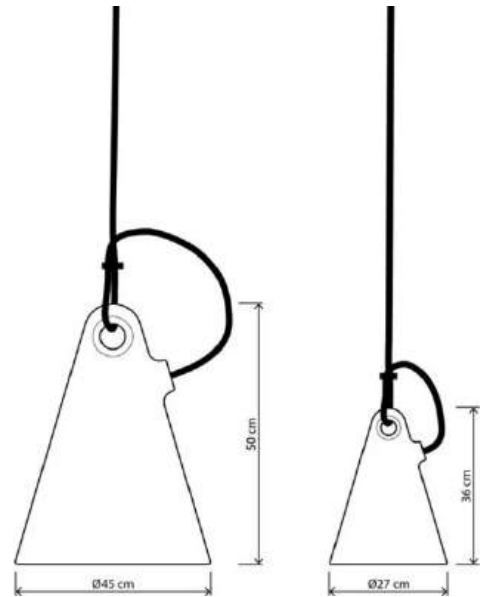

Trilly

Ø 45 cm

Emiliana Martinelli

colors

Typology Pendant Floor

Utilisation External

230V 15 W E27

diffuse light

It is an outdoor lamp, with a simple shape, a single piece made of white polyethylene in rotational moulding, it is the mate for an evening on the terrace or on the lawn of your house. You can hang it with the orange cable to the branches of a tree, you can move it easily wherever you want thanks to the ergonomic handle. If you want to replace easily the bulb you simply have to unscrew the round closing element which is placed in the lower part of the lamp. For Led bulb. Cable for external use provided by length 5 mts and plug. Two size.

Degree of protection IP65 device - IP44 plug

Family	Trilly
Typology	Pendant Floor
Utilisation	External

Dimensions

Height	50 cm
Diameter	45 cm
Power supply cable length	500 cm
Weight	3 Kg

Materials

Diffuser polyethylene