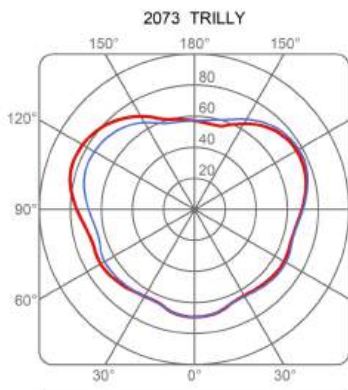

Elementi polyethylene

Voltage 230V

Non dimmable

Certifications

Photometric curves

Imax 84 cd/klm

Imax 87 cd/klm

Colour variant code