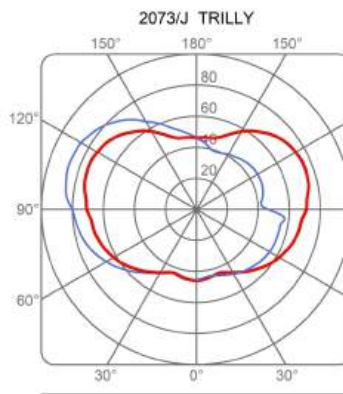

Degree of protection IP65 device - IP44 plug

Family	Trilly
Typology	Pendant Floor
Utilisation	External

Dimensions

Height	35 cm
Diameter	27 cm
Power supply cable length	500 cm
Weight	1.75 Kg

Materials

Diffuser	polyethylene	Elementi	polyethylene
----------	--------------	----------	--------------

Voltage	230V
Non dimmable	

Certifications

Photometric curves

2073 TRILLY 20W 3000K LED

2073/J TRILLY 10W 3000K LED

Imax 84 cd/klm

Imax 87 cd/klm

Colour variant code