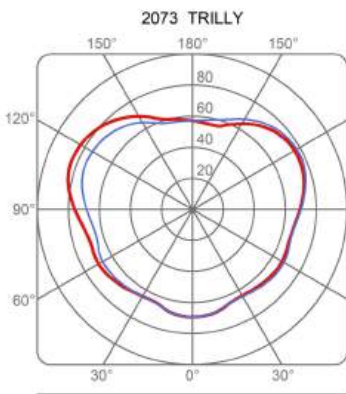

Certifications

Photometric curves

2073 TRILLY 20W 3000K LED