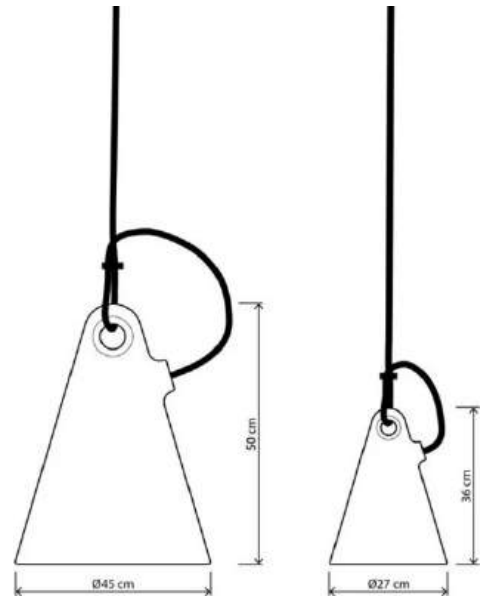

Trilly

Ø 27 cm

Emiliana Martinelli

colors

Typology Pendant Floor

Utilisation External

230V 6 W E27

diffuse light

It is an outdoor lamp, with a simple shape, a single piece made of white polyethylene in rotational moulding, it is the mate for an evening on the terrace or on the lawn of your house. You can hang it with the orange cable to the branches of a tree, you can move it easily wherever you want thanks to the ergonomic handle. If you want to replace easily the bulb you simply have to unscrew the round closing element which is placed in the lower part of the lamp. For Led bulb. Cable for external use provided by length 5 mts and plug. Two size.

Degree of protection IP65 device - IP44 plug

Family	Trilly
Typology	Pendant Floor
Utilisation	External

Dimensions

Height	35 cm
Diameter	27 cm
Power supply cable length	500 cm
Weight	1.75 Kg

Materials

Diffuser	polyethylene	Elementi	polyethylene
----------	--------------	----------	--------------