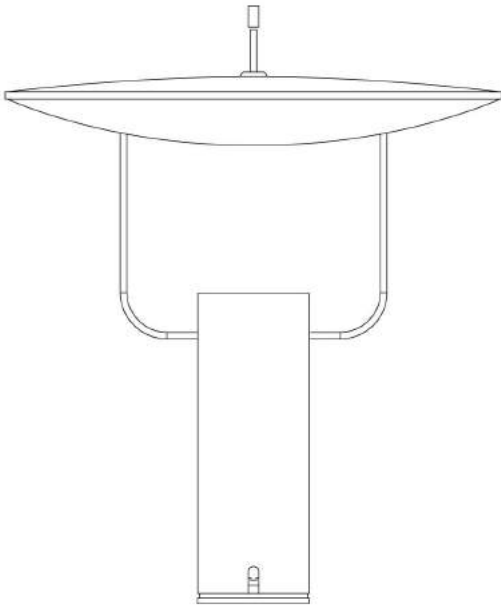

### Dimensions

Width:	-
Height:	66 cm
Length:	-
Depth:	-
Diameter:	60 cm

Hole Diameter:	-
Hole Depth:	-
Net weight:	8,5 Kg

### Light Source

Watt:	18W
Lumen:	2400 lm
Light Source:	rgb led
CRI:	>90
duration:	50000
Energy degree:	A++

### Device Specifications

Type of emission:	indirect	Power cable length:	40+200 cm	Driver:	included
Power:	-	Steel cable length:	-	Power supply assembly:	internal
Light output:	-	Glow Wire Test:	-	Power supply:	electronic power supply
Beam angle:	-	Impact Resistance:	-	Type of dimming:	bluetooth
				Voltage:	230V

Dimensions

Width: -

Height: 66 cm

Length: -

Depth: -

Diameter: 60 cm

Hole Diameter: -

Hole Depth: -