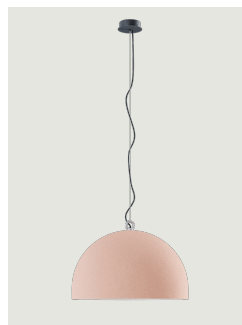

Urban Concrete 60