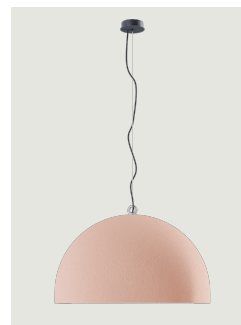

Urban Concrete 80