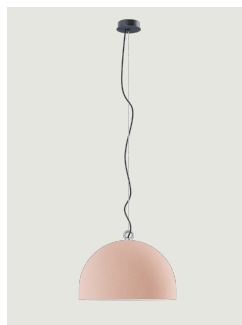

Options of Urban Concrete

Urban Concrete 50