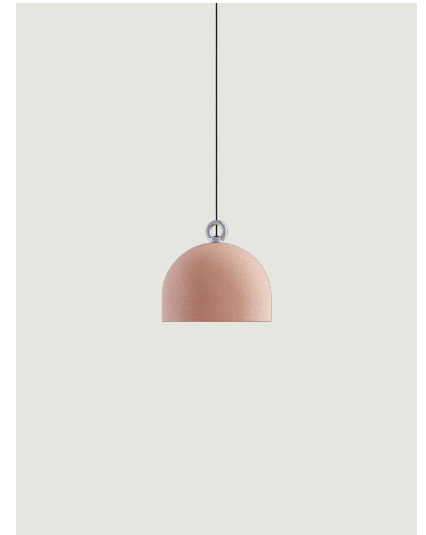

Urban Concrete

Model Urban Concrete 25

Thanks to the contrast between the three cement finishes – *soft gray*, *tough gray* and *pink dust* – and the pure white of the diffuser's internal surface, Urban Concrete gives a touch of material appeal and sophistication to any interior.

Urban Concrete 25	Light source	Inside diffuser: Metal	Outside diffuser: Metal	Code
	LED E27 1 max 25 W	White	Pink Dust	50210 6100
		White	Tough Gray	50210 3100
		White	Soft Gray	50210 3000

Net weight: 1.45 kg