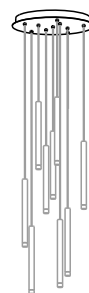

# VALKYRIE 37 + 72

VALKYRIE 37  
LED BRIGELUX 6 W - LUMEN 370  
CRI - 90 - BEAM ANGLE 86  
DEGREE. MATERIAL: ALUMINUM.  
Ø 2,8 X L 37 CM. 2700 K. CABLE  
LENGHT 400 CM.  
BLACK NO. 840-001  
BRASS NO. 840-002

VALKYRIE 72  
LED BRIGELUX 6 W - LUMEN 370  
CRI - 90 - BEAM ANGLE 86  
DEGREE. MATERIAL: ALUMINUM.  
Ø 2,8 X L 72 CM. 2700 K. CABLE  
LENGHT 400 CM.  
BLACK NO. 840-003  
BRASS NO. 840-004

DECORATIVE METAL  
PLATE  
Ø 17 CM  
BLACK NO. 840-010  
BRASS NO. 840-011

Please choose your  
canopy, for your  
own composition

CANOPY 1 / BLACK  
Ø 10 CM X H 3,5 CM. 6 W  
+ TRIAC DIMMABLE  
DRIVER  
NO. 840-020

CANOPY 3 / BLACK  
Ø 25,5 X H 4 CM. 18 W  
+ TRIAC DIMMABLE  
DRIVER  
NO. 840-021

CANOPY 5 / BLACK  
Ø 35,5 X H 4 CM. 30 W  
+ TRIAC DIMMABLE  
DRIVER  
NO. 840-022

CANOPY 10 / BLACK  
Ø 40,5 X H 4 CM. 60 W  
+ TRIAC DIMMABLE  
DRIVER  
NO. 840-023

CANOPY 5R / BLACK  
L 110 X H 3,5 X W 5 CM. 30 W  
+ TRIAC DIMMABLE DRIVER  
NO. 840-024