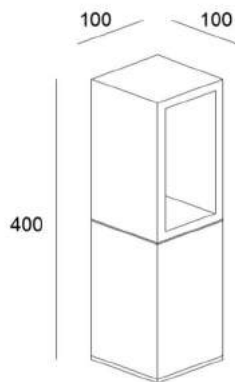

## WEBSTER 400

technical details

description

**LED-bollard luminaire,**

5,4 W, housing made of die-cast aluminium, with two-sided light emission and built-in driver 230 V, IP54

Colour finish: grey

5,4W LED / 3000K / 540lm\*