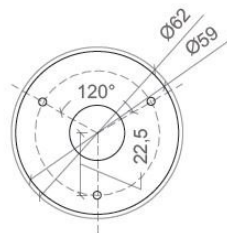

MOUNTING DIMENSIONS