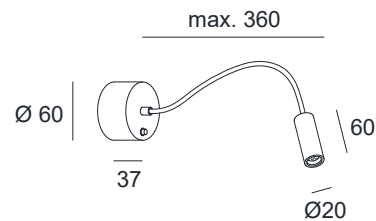

FIXTURE DIMENSIONS

DLS LIGHTING

www.dslighting.com

*DLS
LIGHTING